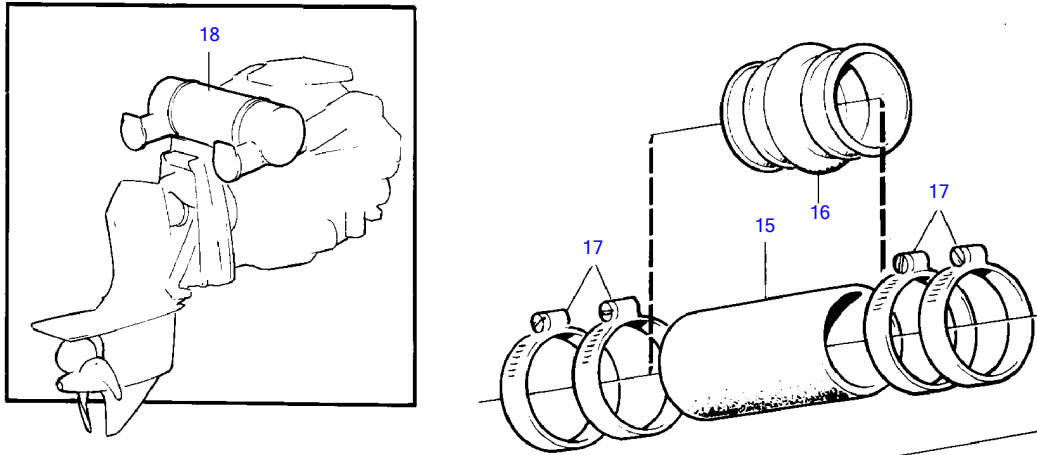

430B

430B

REF	PART NO.	QTY	DESCRIPTION	NOTES
1	856894	2	Exhaust manifold	(856137)
2	856884	8	• Expansion plug	(477024)
3	856116	2	Gasket	
4	942268	8	Hexagon screw	
5	942547	2	Hexagon screw	
6	942336	10	Spring washer	
7	857037	2	Exhaust pipe	Late type
8	856884	2	• Expansion plug	(477024)
9	856039	4	Gasket	
9A	857252	2	Gasket	
10	959796	4	Hexagon screw	
11	940136	4	Hexagon screw	
12	941907	8	Spring washer	
13	192154	2	Plug	
14	961610	2	Hose nipple	
16	854935	2	Exhaust hose	Late type, see group 4A
17	853012	8	Hose clamp	
18		X	muffler	See group 9
19	942691	2	Hose nipple	Late type