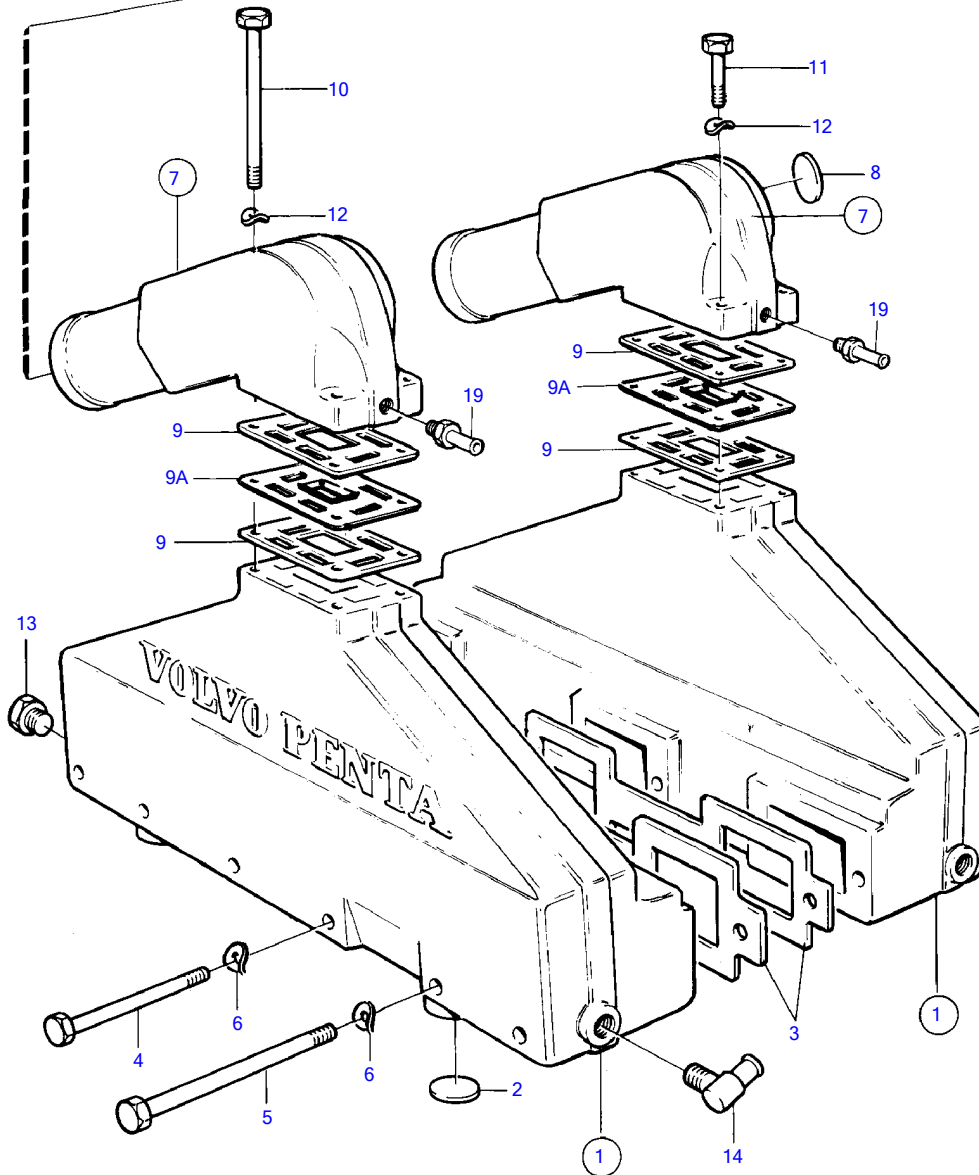

430B

430B

REF	PART NO.	QTY	DESCRIPTION	NOTES
1	856894	2	Exhaust manifold	(856137)
2	856884	8	• Expansion plug	(477024)
3	856116	2	Gasket	
4	942268	8	Hexagon screw	
5	942547	2	Hexagon screw	
6	942336	10	Spring washer	
7	857037	2	Exhaust pipe	Late type
8	856884	2	• Expansion plug	(477024)
9	856039	4	Gasket	
9A	857252	2	Gasket	
10	959796	4	Hexagon screw	
11	940136	4	Hexagon screw	
12	941907	8	Spring washer	
13	192154	2	Plug	
14	961610	2	Hose nipple	
16	854935	2	Exhaust hose	Late type, see group 4A
17	853012	8	Hose clamp	
18		X	muffler	See group 9
19	942691	2	Hose nipple	Late type